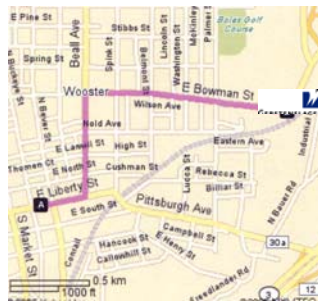

WOOSTER AREA HOTELS

Directions/Map from Hotel to Gerstenslager

Hampton Inn

4253 Burbank Rd.
 Wooster, OH 44691
 330-345-4424
 Corporate Rate: \$72 + tax
 (incl. breakfast)

- Follow OH-83 South.
- Take Bowman St./Rt-585 Exit.
- Turn Right on E. Bowman St.
- 1425 E. Bowman St. on Left .3 Mi.

Hilton Garden Inn Wooster

959 Dover Road
 Wooster, OH 44691
 330-202-7701
 Corporate Rate: \$72 + tax
 (incl. breakfast)

- Turn Left out of hotel parking lot onto Dover Rd.
- Dover Rd. turns into Madison Ave.
- Continue on (Madison Ave. turns into Bever St. (OH-302).
- Continue to Bowman St.
- Turn Right on Bowman St.
- 1425 E. Bowman St. on Right 1 Mi.

Days Inn

789 E. Milltown Rd.
 Wooster, OH 44691
 330-345-1500
 Corporate Rate: \$60 + tax

- Turn Right on Cleveland Rd. (OH-3).
- Take ramp onto Dix Expy (OH-83) toward OH-3 South/OH-83.
- Continue to follow OH-83 South.
- Take Bowman St./Rt-585 Exit.
- Turn Right on Bowman St.
- 1425 E. Bowman St. on Left .3 Mi.

Best Western Wooster

243 E. Liberty St.
 Wooster, OH 44691
 330-264-7750
 Corporate Rate: \$69 + tax
 (Incl. hot breakfast)

- Start at 243 E. Liberty St.
- Turn Left on Beall Ave.
- Turn Right on E. Bowman St.
- 1425 E. Bowman St. on Right .8 Mi.